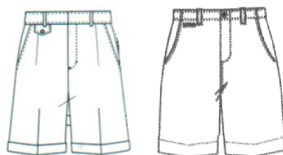

Delivery to School

GIRLS UNIFORMS

Jumper
Plaid
\$ 39.00
Elder

2 Buckle Jumper w/logo
Navy
\$ 15.00
F.T.

Polo Jumper w/logo
Navy
\$ 18.00
F.T.

Pleated Skort
Navy
\$ 13.00
F.T.

Belt Skort
Navy
\$ 13.00

Skort
Plaid
\$ 34.00
Elder

Girls Style Polo w/logo
Red/Light Blue/Navy
\$ 15.00
Long Sleeve add \$ 2.00
Class

Puff Sleeve Blouse w/logo
Navy Trim
\$ 18.00
Long Sleeve add \$ 1.00
Tulane

Peter Pan Blouse w/logo
White or Light Blue
Standard Quality \$ 13.00 F.T.
Premium Quality \$ 15.00 A+
Long Sleeve add \$1.00
Light Blue available in premium quality only

Capri Pants
Navy
\$ 18.00
K-12

Assorted Styles of Shorts
Navy
\$ 14.00 - \$ 26.00

Assorted Styles of Pants
Navy
\$ 17.00 - \$ 31.00

Full elastic available

Adult sizes add \$ 2.00

BOYS UNIFORMS

Assorted Styles of Shorts