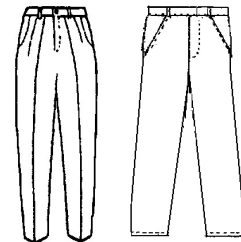

Assorted Styles of Pants
Navy
$ 17.00 - $ 31.00

Full elastic available

Adult sizes add $ 2.00