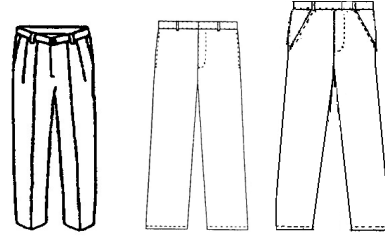

Girls Style Polo w/logo
Red/Light Blue/Navy
\$ 15.00
Long Sleeve add \$ 2.00
Class

Puff Sleeve Blouse w/logo
Navy Trim
\$ 18.00
Long Sleeve add \$ 1.00
Tulane

Peter Pan Blouse w/logo
White or Light Blue
Standard Quality \$ 13.00 F.T.
Premium Quality \$ 15.00 A+
Long Sleeve add \$1.00
Light Blue available in premium quality only

Capri Pants
Navy
\$ 18.00
K-12

Assorted Styles of Shorts
Navy
\$ 14.00 - \$ 26.00

Assorted Styles of Pants
Navy
\$ 17.00 - \$ 31.00

Full elastic available

Adult sizes add \$ 2.00

BOYS UNIFORMS

Assorted Styles of Shorts

Navy
\$ 14.00 - \$ 21.00

Assorted Styles of Pants

Navy
\$ 17.00 - \$ 22.00

Flat front and full elastic available

BOYS & GIRLS UNIFORMS

S/S Polo w/logo

Red/Light Blue/Navy
\$ 15.00
Class

L/S Polo w/logo