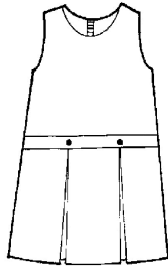

Delivery to School

GIRLS UNIFORMS

Jumper
Plaid
\$ 39.00
Elder

2 Buckle Jumper w/logo
Navy
\$ 15.00
F.T.

Polo Jumper w/logo
Navy
\$ 18.00
F.T.

Pleated Skort
Navy
\$ 13.00
F.T.

Belt Skort
Navy
\$ 13.00

Skort
Plaid
\$ 34.00
Elder

Girls Style Polo w/logo
Red/Light Blue/Navy
\$ 15.00
Long Sleeve add \$ 2.00
Class

Puff Sleeve Blouse w/logo
Navy Trim
\$ 18.00
Long Sleeve add \$ 1.00
Tulane

Peter Pan Blouse w/logo
White or Light Blue
Standard Quality \$ 13.00 F.T.
Premium Quality \$ 15.00 A+
Long Sleeve add \$1.00
Light Blue available in premium quality only