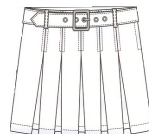

Delivery to School

GIRLS UNIFORMS

Jumper
Plaid
\$ 39.00
Elder

2 Buckle Jumper w/logo
Navy
\$ 15.00
F.T.

Polo Jumper w/logo
Navy
\$ 18.00
F.T.

Pleated Skort
Navy
\$ 13.00
F.T.

Belt Skort
Navy
\$ 13.00

Skort
Plaid
\$ 34.00
Elder

Girls Style Polo w/logo
Red/Light Blue/Navy
\$ 15.00
Long Sleeve add \$ 2.00
Class

Puff Sleeve Blouse w/logo
Navy Trim
\$ 18.00
Long Sleeve add \$ 1.00
Tulane

Peter Pan Blouse w/logo
White or Light Blue
Standard Quality \$ 13.00 F.T.
Premium Quality \$ 15.00 A+
Long Sleeve add \$1.00
Light Blue available in premium quality only